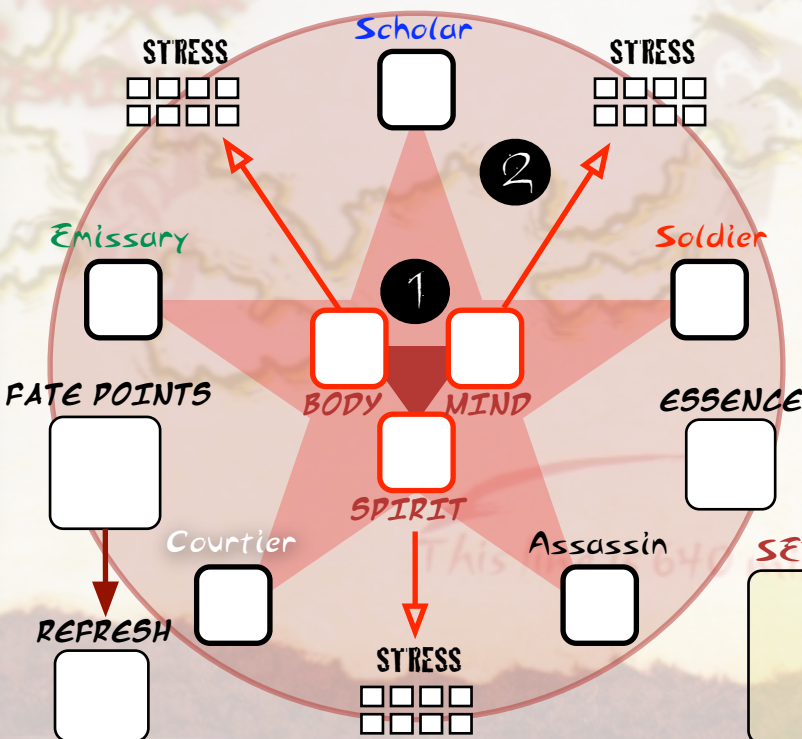

EXALTED: The DRAGON-BLOODED

CHARACTER

PLAYER
NAME
CONCEPT
ELEMENT
HOUSE
DESCRIPTION
ANIMA BANNER

LIKENESS

Blank space for drawing a likeness.

SCHOOL ABILITY

Blank space for school ability.

ANIMA POWER

Blank space for anima power.

ASPECTS

5

Element	<input type="checkbox"/>	Strength	<input type="checkbox"/>	Secret	<input type="checkbox"/>
School	<input type="checkbox"/>	Weakness	<input type="checkbox"/>	Most Dear	<input type="checkbox"/>
Family	<input type="checkbox"/>	Limit Break	<input type="checkbox"/>		<input type="checkbox"/>
The Realm	<input type="checkbox"/>	Allies	<input type="checkbox"/>		<input type="checkbox"/>
Driving Passion	<input type="checkbox"/>	Rival	<input type="checkbox"/>		<input type="checkbox"/>

TRAITS & ACTION POOLS

EXPERT POOLS

3

Three horizontal bars representing expert pools, each with a checkbox on the right.

SPECIALTIES

4

BODY
MIND
SPIRIT

SETBACKS

Blank space for setbacks.