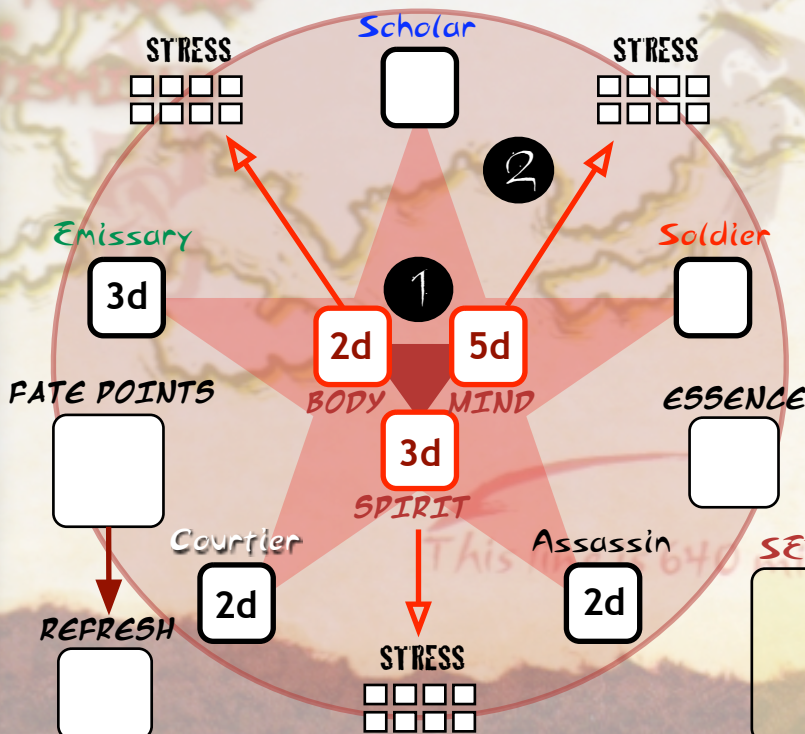

TRAITS & ACTION POOLS

EXPERT POOLS

3

SILVER-TONGUED DIPLOMAT	3d
POISONER	2d
	1d

SPECIALTIES

4

BODY	A tightened spring
MIND	Quick-witted
SPIRIT	Feigning boredom

SETBACKS